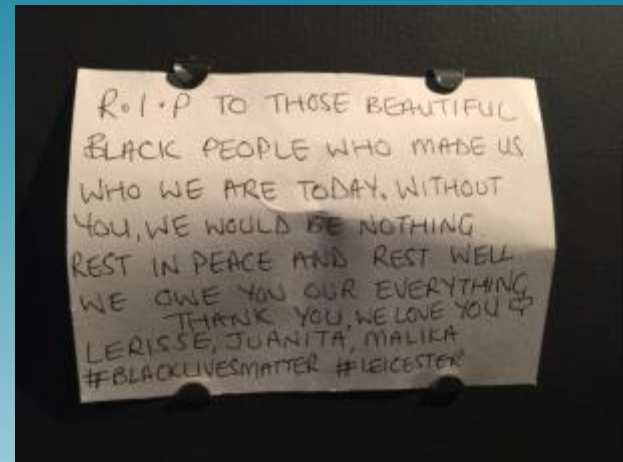

Take Notice